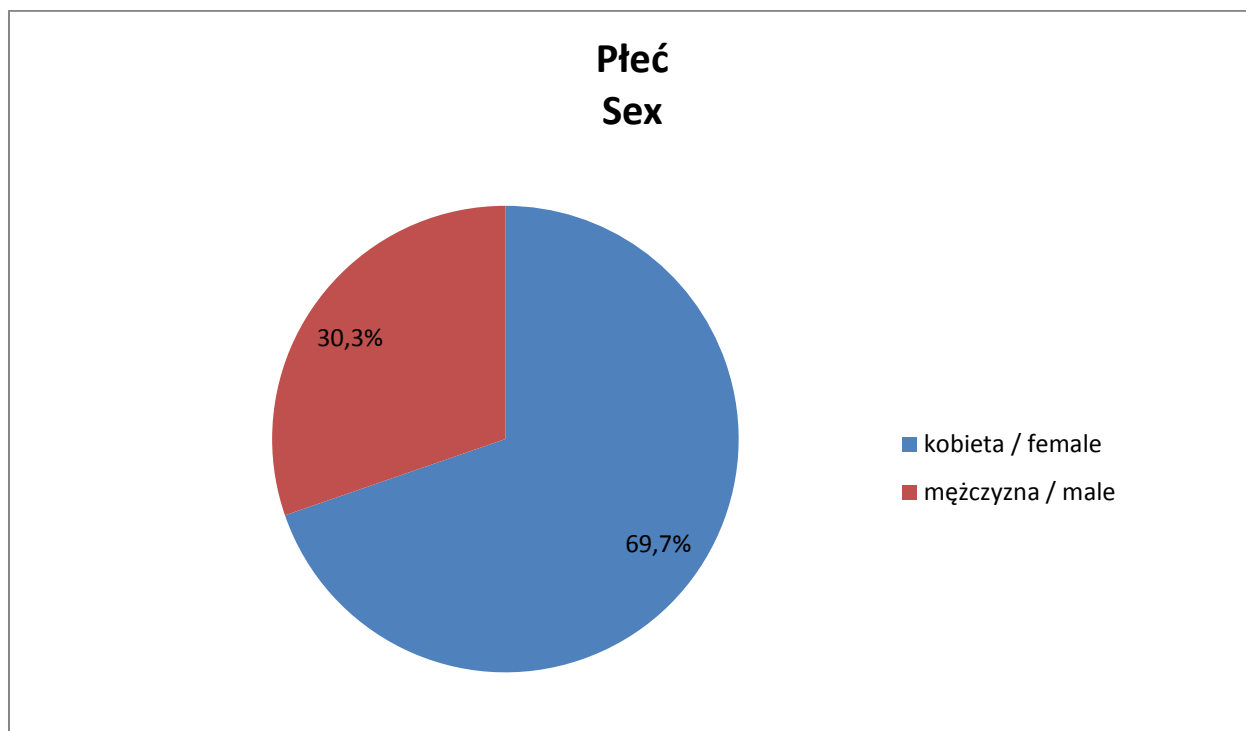

Metryczka Legenda