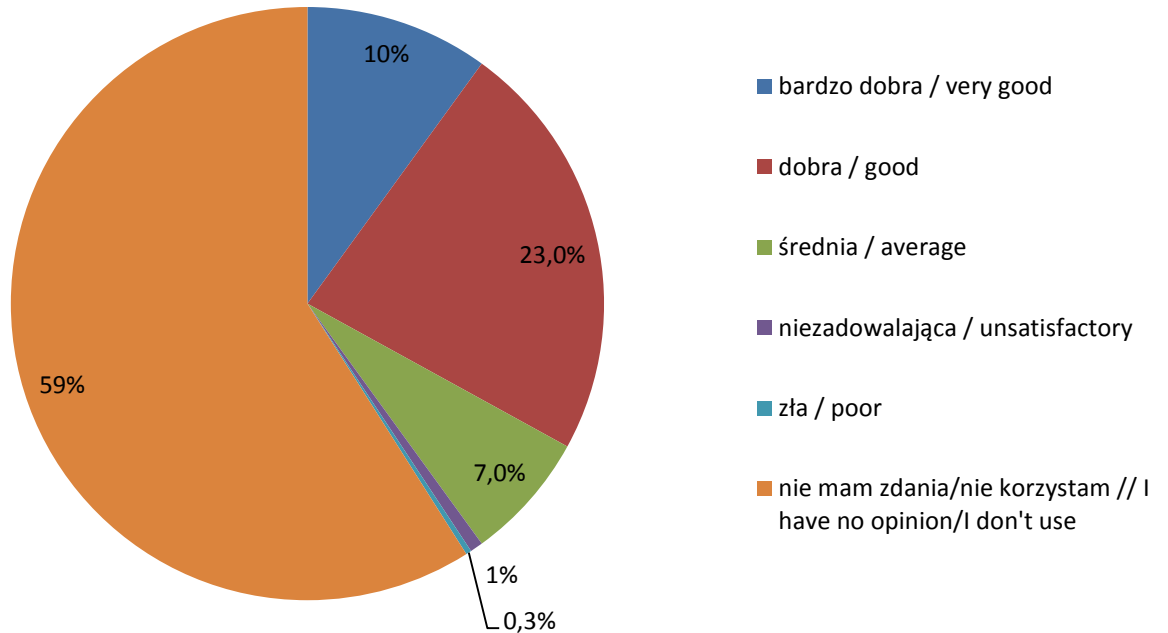

Evaluation of the Library staff work mode

Godziny pracy BUW Opening hours

Warunki pracy

Study conditions at the Library

Infrastruktura BUW

The Library infrastructure

Oferta kulturalna BUW The cultural offer of the Library