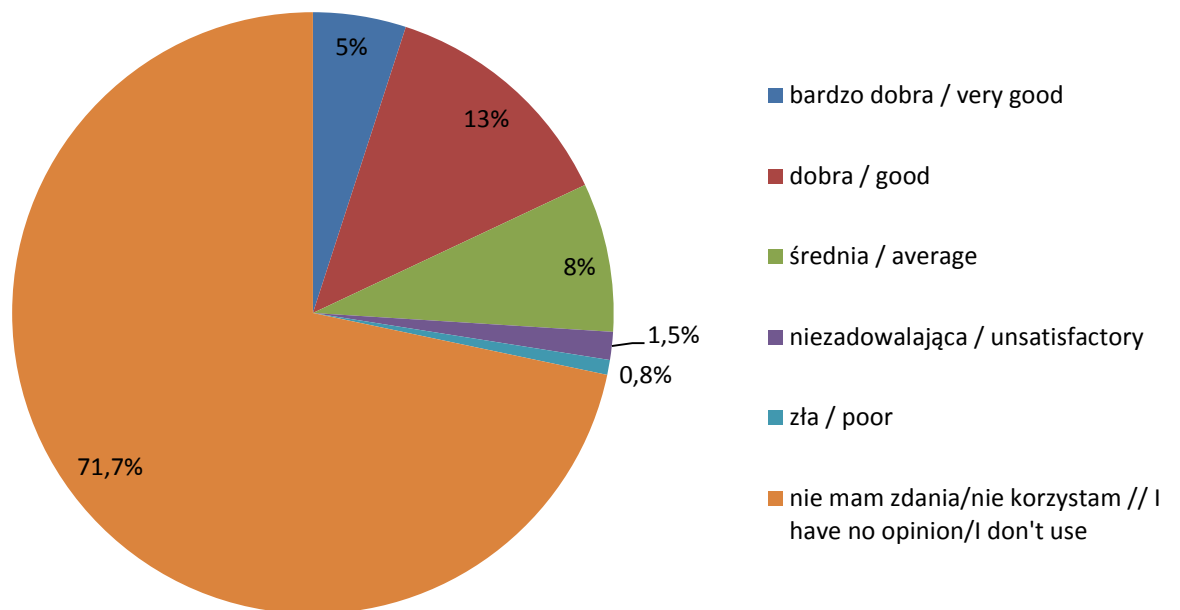

Jakość i przydatność fanpage BUW na Facebooku The quality and usefulness of the Library Facebook fanpage