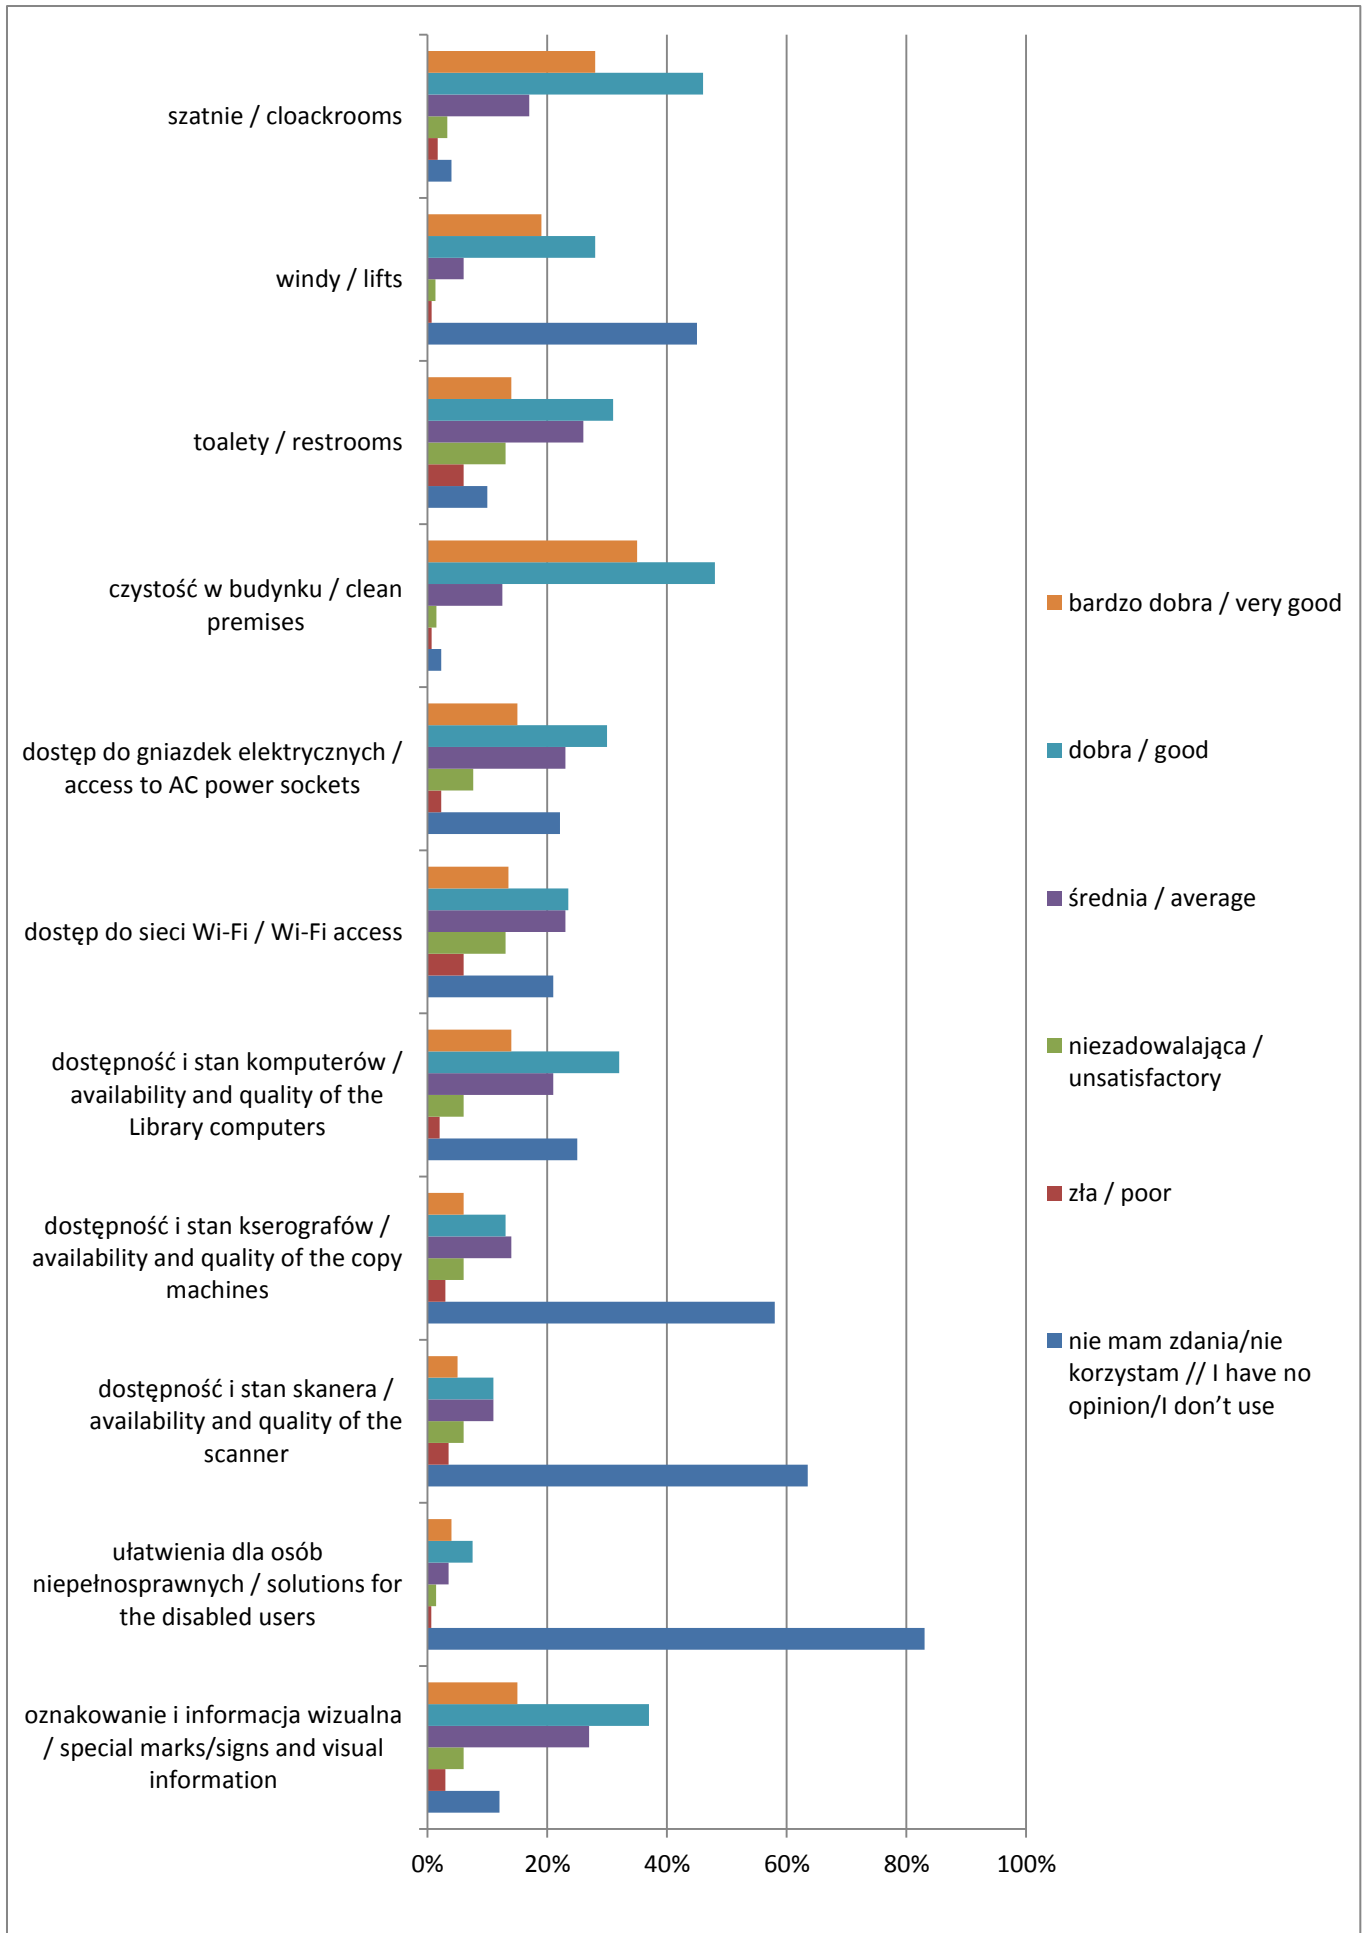

Evaluation of the Library staff work mode

Godziny pracy BUW Opening hours

Warunki pracy

Study conditions at the Library

Infrastruktura BUW

The Library infrastructure

Oferta kulturalna BUW The cultural offer of the Library