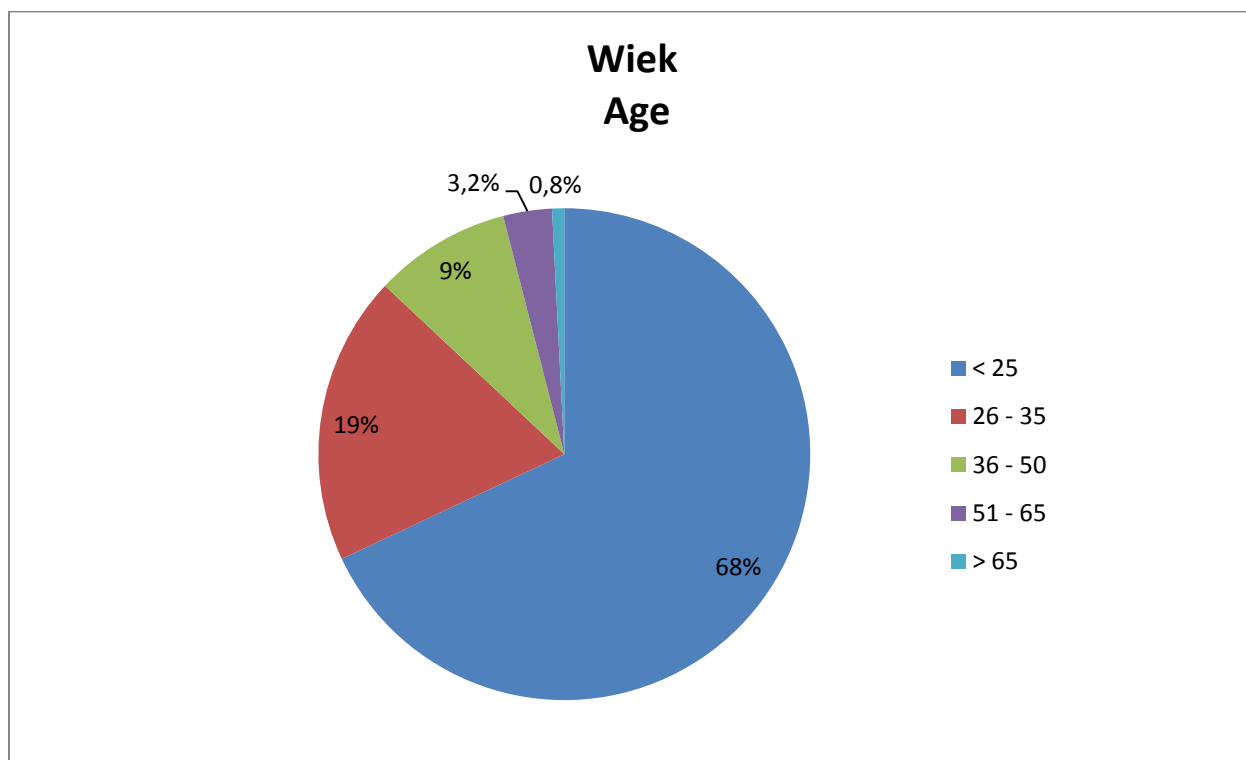

Metryczka Legenda